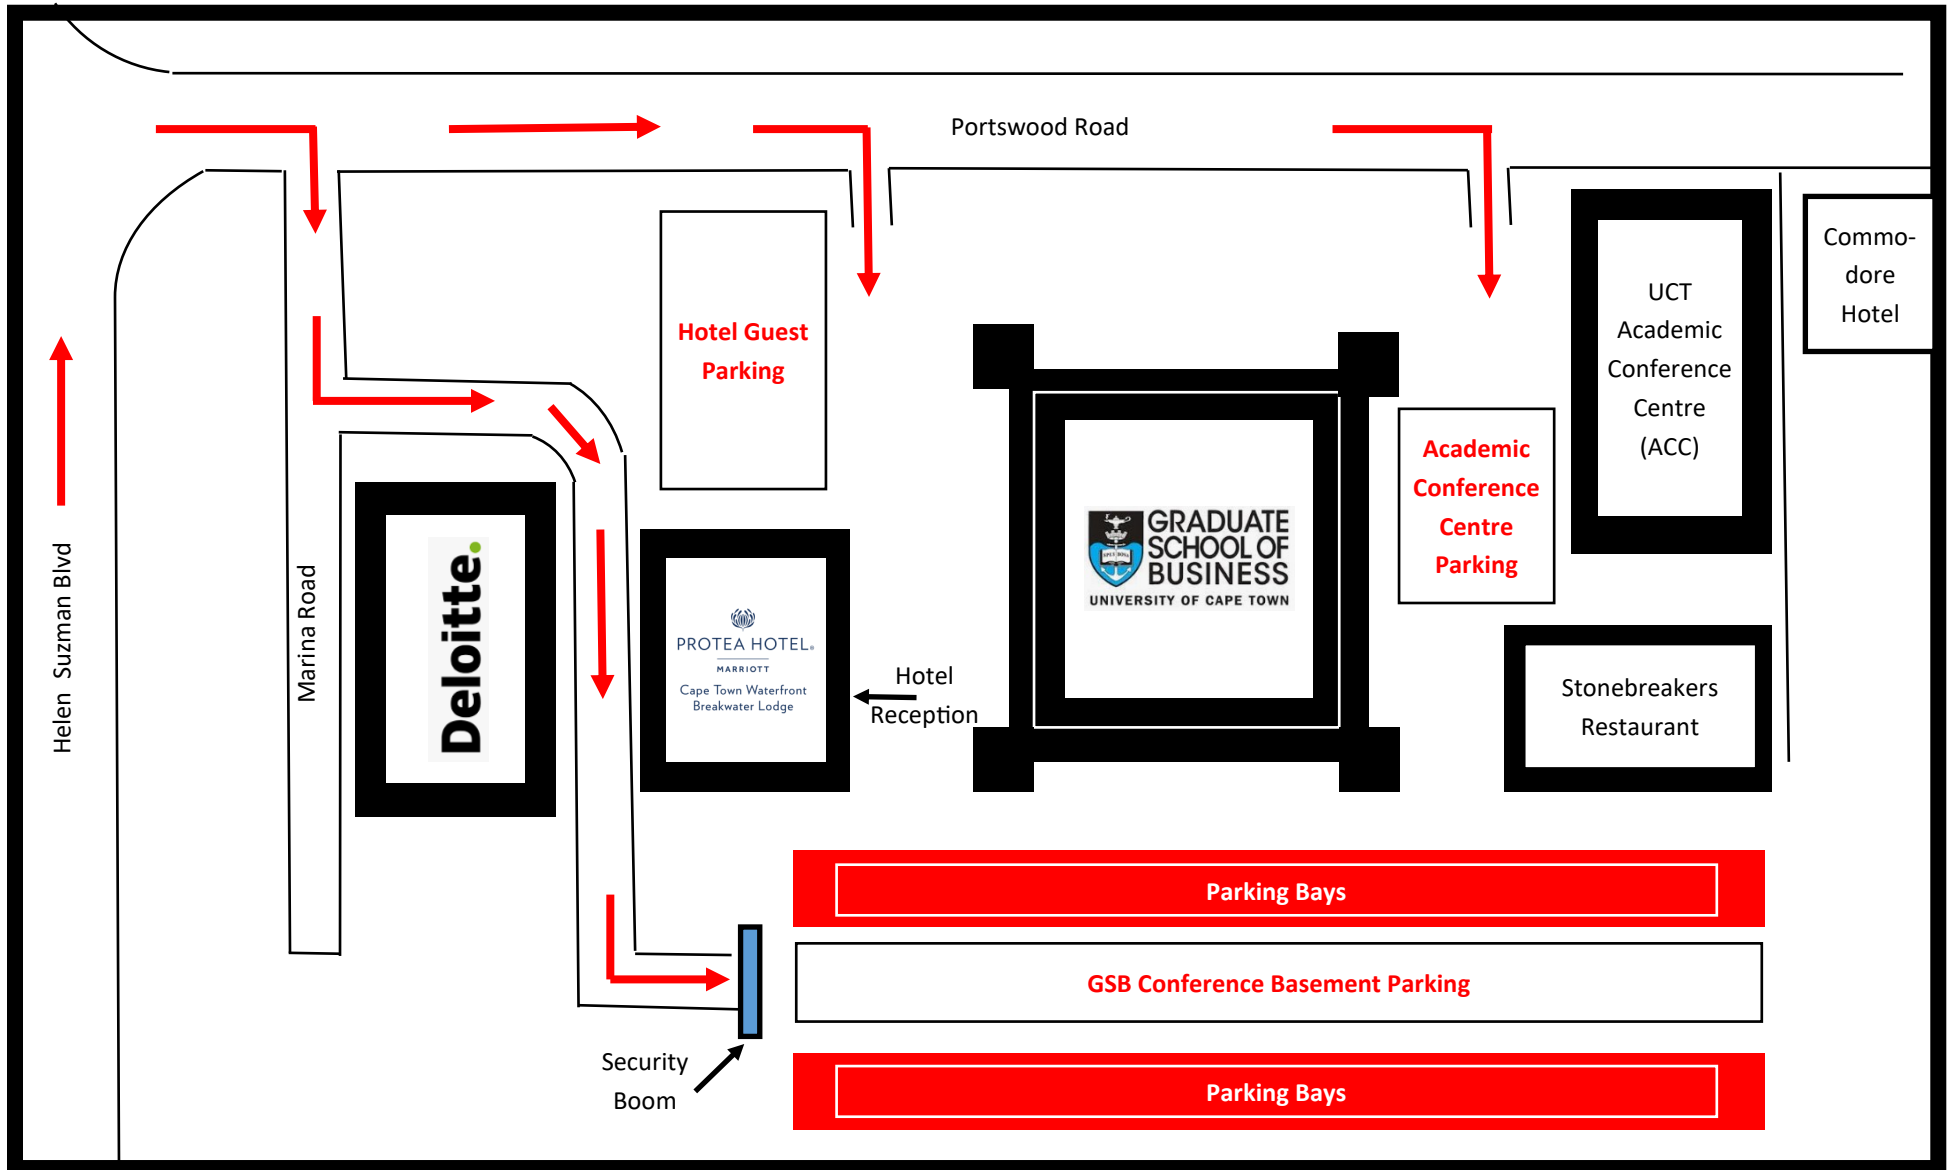

Directions to UCT Graduate School of Business Conference Parking & Protea Hotel by Marriott® Cape Town Waterfront Breakwater Lodge

Directions to UCT Graduate School of Business Conference Parking & Protea Hotel by Marriott® Breakwater Lodge

GPS : -33.907065,18.415537

Directions to Protea Hotel by Marriott® Breakwater Lodge from Cape Town International Airport:

- Take the N2 from the Airport to Town
- Carry on straight passed the Southern Sun Waterfront Hotel on your left and at the second set of traffic lights, turn right into Helen Suzman Boulevard
- Take the right hand lane that leads to a small set of traffic lights leading into Portswood Road
- Turn right into Portswood Road
- The **GSB Conference Basement Parking** can be reached by taking the first road on one's right hand side.
- Please follow the GSB signs until you reach the security boom
- **Hotel Guest Parking** can be reached by taking the 2nd entrance on one's right hand side when coming down Portswood Road (towards the Waterfront)
- The UCT **Academic Conference Centre Parking** will be the 3rd entrance on one's right hand side.